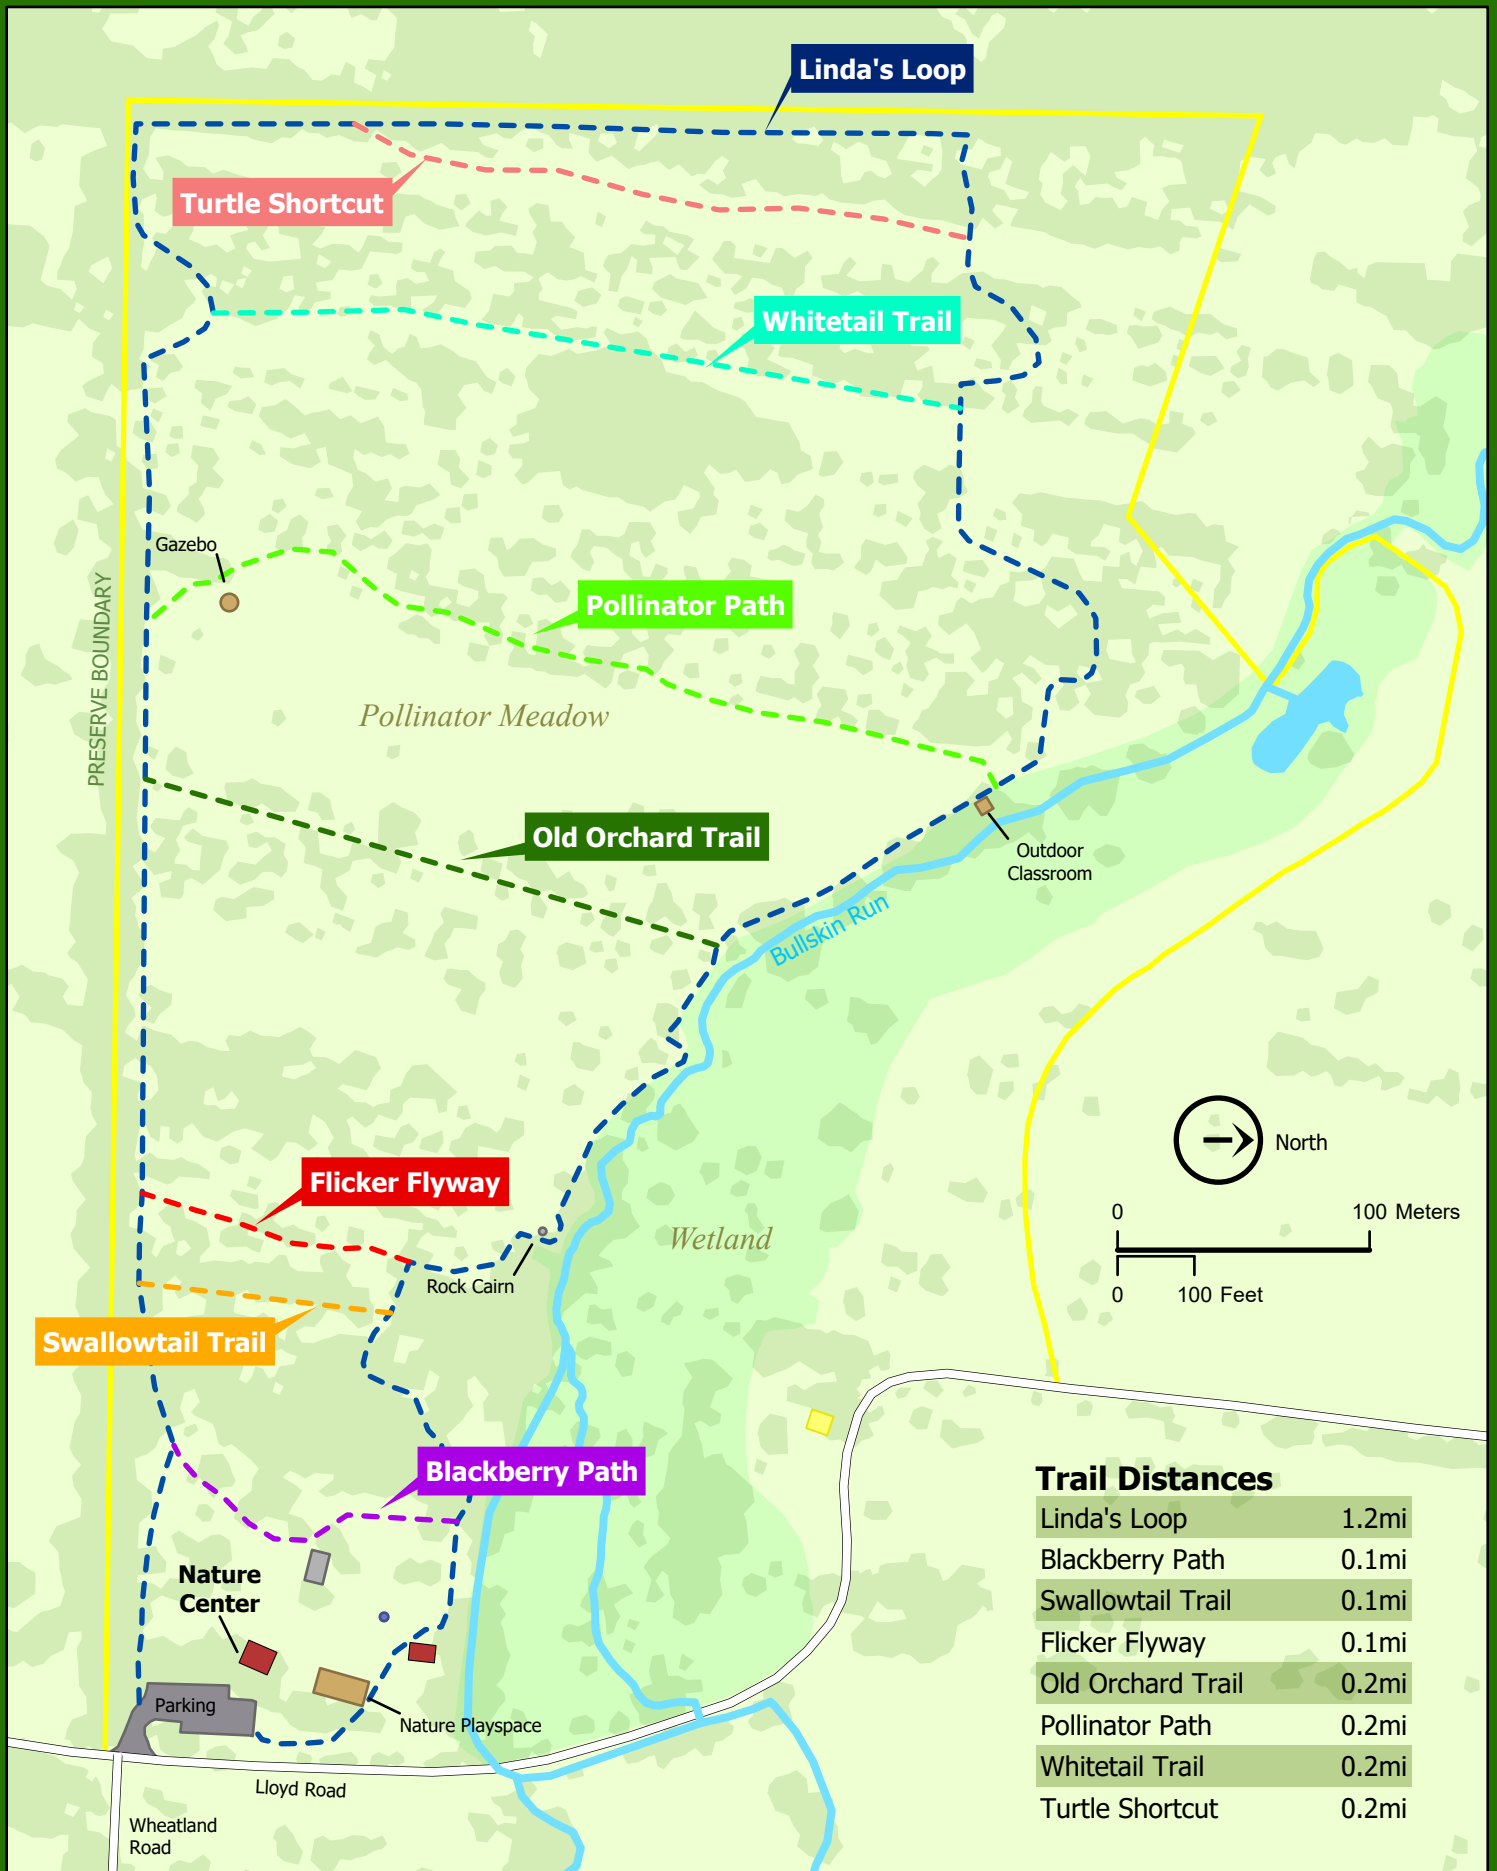

Cool Spring Nature Preserve

Trail Distances

Linda's Loop	1.2mi
Blackberry Path	0.1mi
Swallowtail Trail	0.1mi
Flicker Flyway	0.1mi
Old Orchard Trail	0.2mi
Pollinator Path	0.2mi
Whitetail Trail	0.2mi
Turtle Shortcut	0.2mi